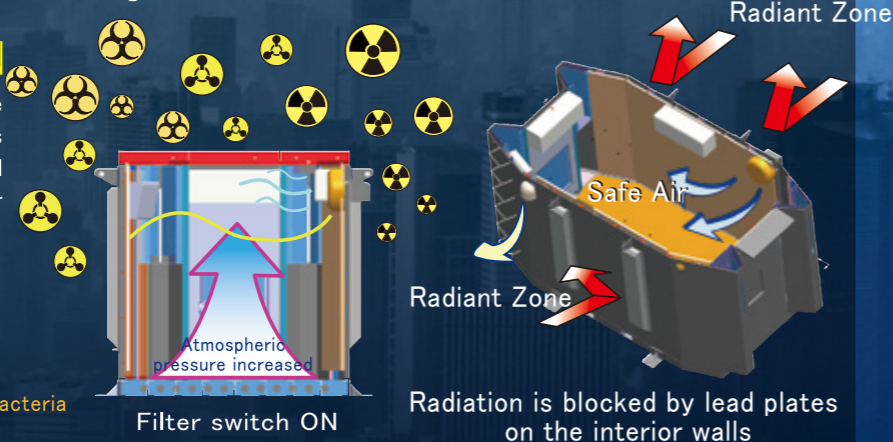

ASHE OF DEATH

Nuclear blasts create radioactive fallout that travels with the wind. This fallout can cause harm if inhaled or ingested. If you're far from the blast, stay inside a building and seal all openings. Homes offer limited protection, but shelters like CRISIS-01 provide better defense against radioactive fallout.

PERFORMANCE 1

BIOLOGICAL WEAPON PROTECTION

By pressurizing the interior of the shelter, we prevent the entry of hazardous substances dispersed in the air by nuclear or biological weapons, safeguarding the lives of your family.

Nuclear
Biological
Chemical

Prepared to counter terrorisms using Sarin, VX gas, viruses, anthrax, cholera bacteria and others

Filtering radioactive fallout in the air

PERFORMANCE 2

The entire surface is covered with insulation material. Inside, which has high airtightness, there are lead plates and insulation material on the entire surface, which suppresses radiation from the outside and provides high soundproofing specifications.