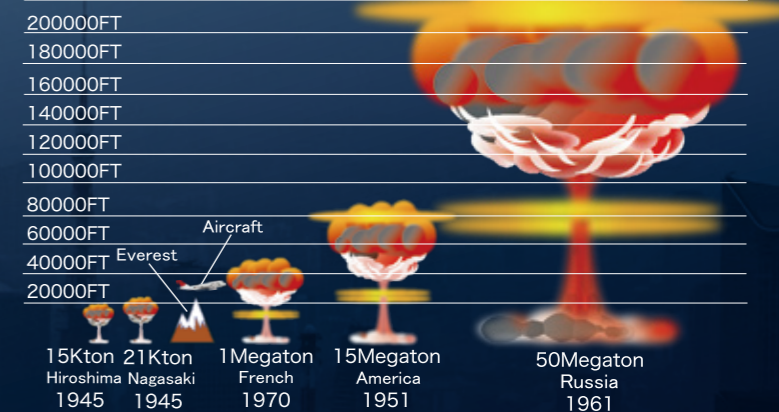

CRISIS-01 Ability

A place to avoid the crisis

Truly terrifying is the radioactive fallout after a nuclear explosion, commonly known as

ASHE OF DEATH

Nuclear blasts create radioactive fallout that travels with the wind. This fallout can cause harm if inhaled or ingested. If you're far from the blast, stay inside a building and seal all openings. Homes offer limited protection, but shelters like CRISIS-01 provide better defense against radioactive fallout.

PERFORMANCE 1

BIOLOGICAL WEAPON PROTECTION

By pressurizing the interior of the shelter, we prevent the entry of hazardous substances dispersed in the air by nuclear or biological weapons, safeguarding the lives of your family.

Nuclear
Biological
Chemical

Prepared to counter terrorisms using Sarin, VX gas, viruses, anthrax, cholera bacteria and others

Filtering radioactive fallout in the air

PERFORMANCE 2

The entire surface is covered with insulation material. Inside, which has high airtightness, there are lead plates and insulation material on the entire surface, which suppresses radiation from the outside and provides high soundproofing specifications.

PERFORMANCE 3

It is a size that can be loaded onto a 3-ton truck flat body, so we can travel on general roads to customers' homes, and by installing it with a crane truck, we could reduce customer burden and installation time.

PERFORMANCE 4

It can be directly connected to the exterior outlet of a house, allowing for the use of household appliances as guided. In case of emergency, lighting can be secured using the optional portable power source. The indoor space is approximately 6.3 square meters, equivalent to about 3.5 tatami mats.

The destructive power of nuclear weapons