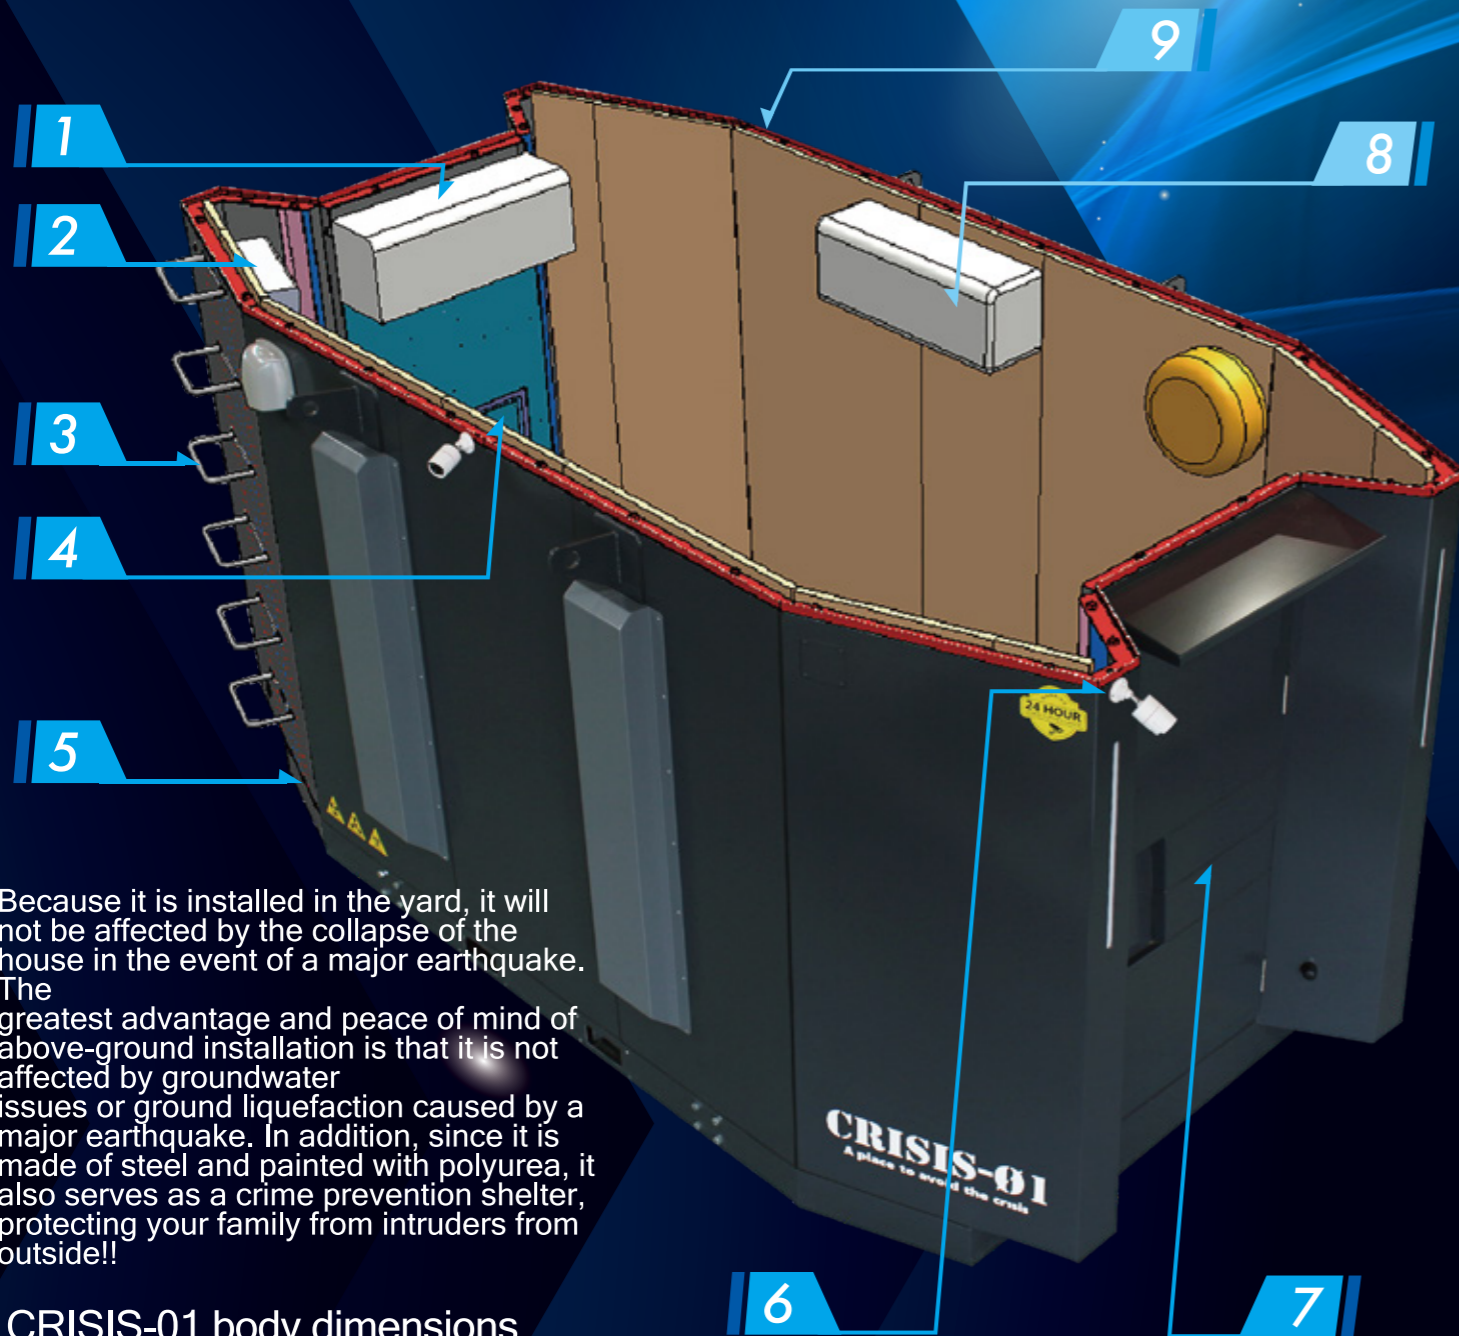

<https://crisis01.com/>

Sale Agent
Sale Agency

CRISIS-01

A place to avoid the crisis

Ground-mounted disaster prevention nuclear shelter

Protect your family In an emergency!

Equipped with special filter made in Israel

In case of emergency **CRISIS-01** will protect your family

CRISIS-01 can be installed in a space the size of one standard car.

Because it is installed in the yard, it will not be affected by the collapse of the house in the event of a major earthquake. The greatest advantage and peace of mind of above-ground installation is that it is not affected by groundwater issues or ground liquefaction caused by a major earthquake. In addition, since it is made of steel and painted with polyurea, it also serves as a crime prevention shelter, protecting your family from intruders from outside!!

CRISIS-01 body dimensions

- W = about 4000mm (width)
- D = about 2000mm (depth)
- H = about 2300mm (height)
- Weight = about 2.4 ton
- Appearance m^2 = about $8 m^2$
- Inside = about $6.3 m^2$

World nuclear shelter penetration rate